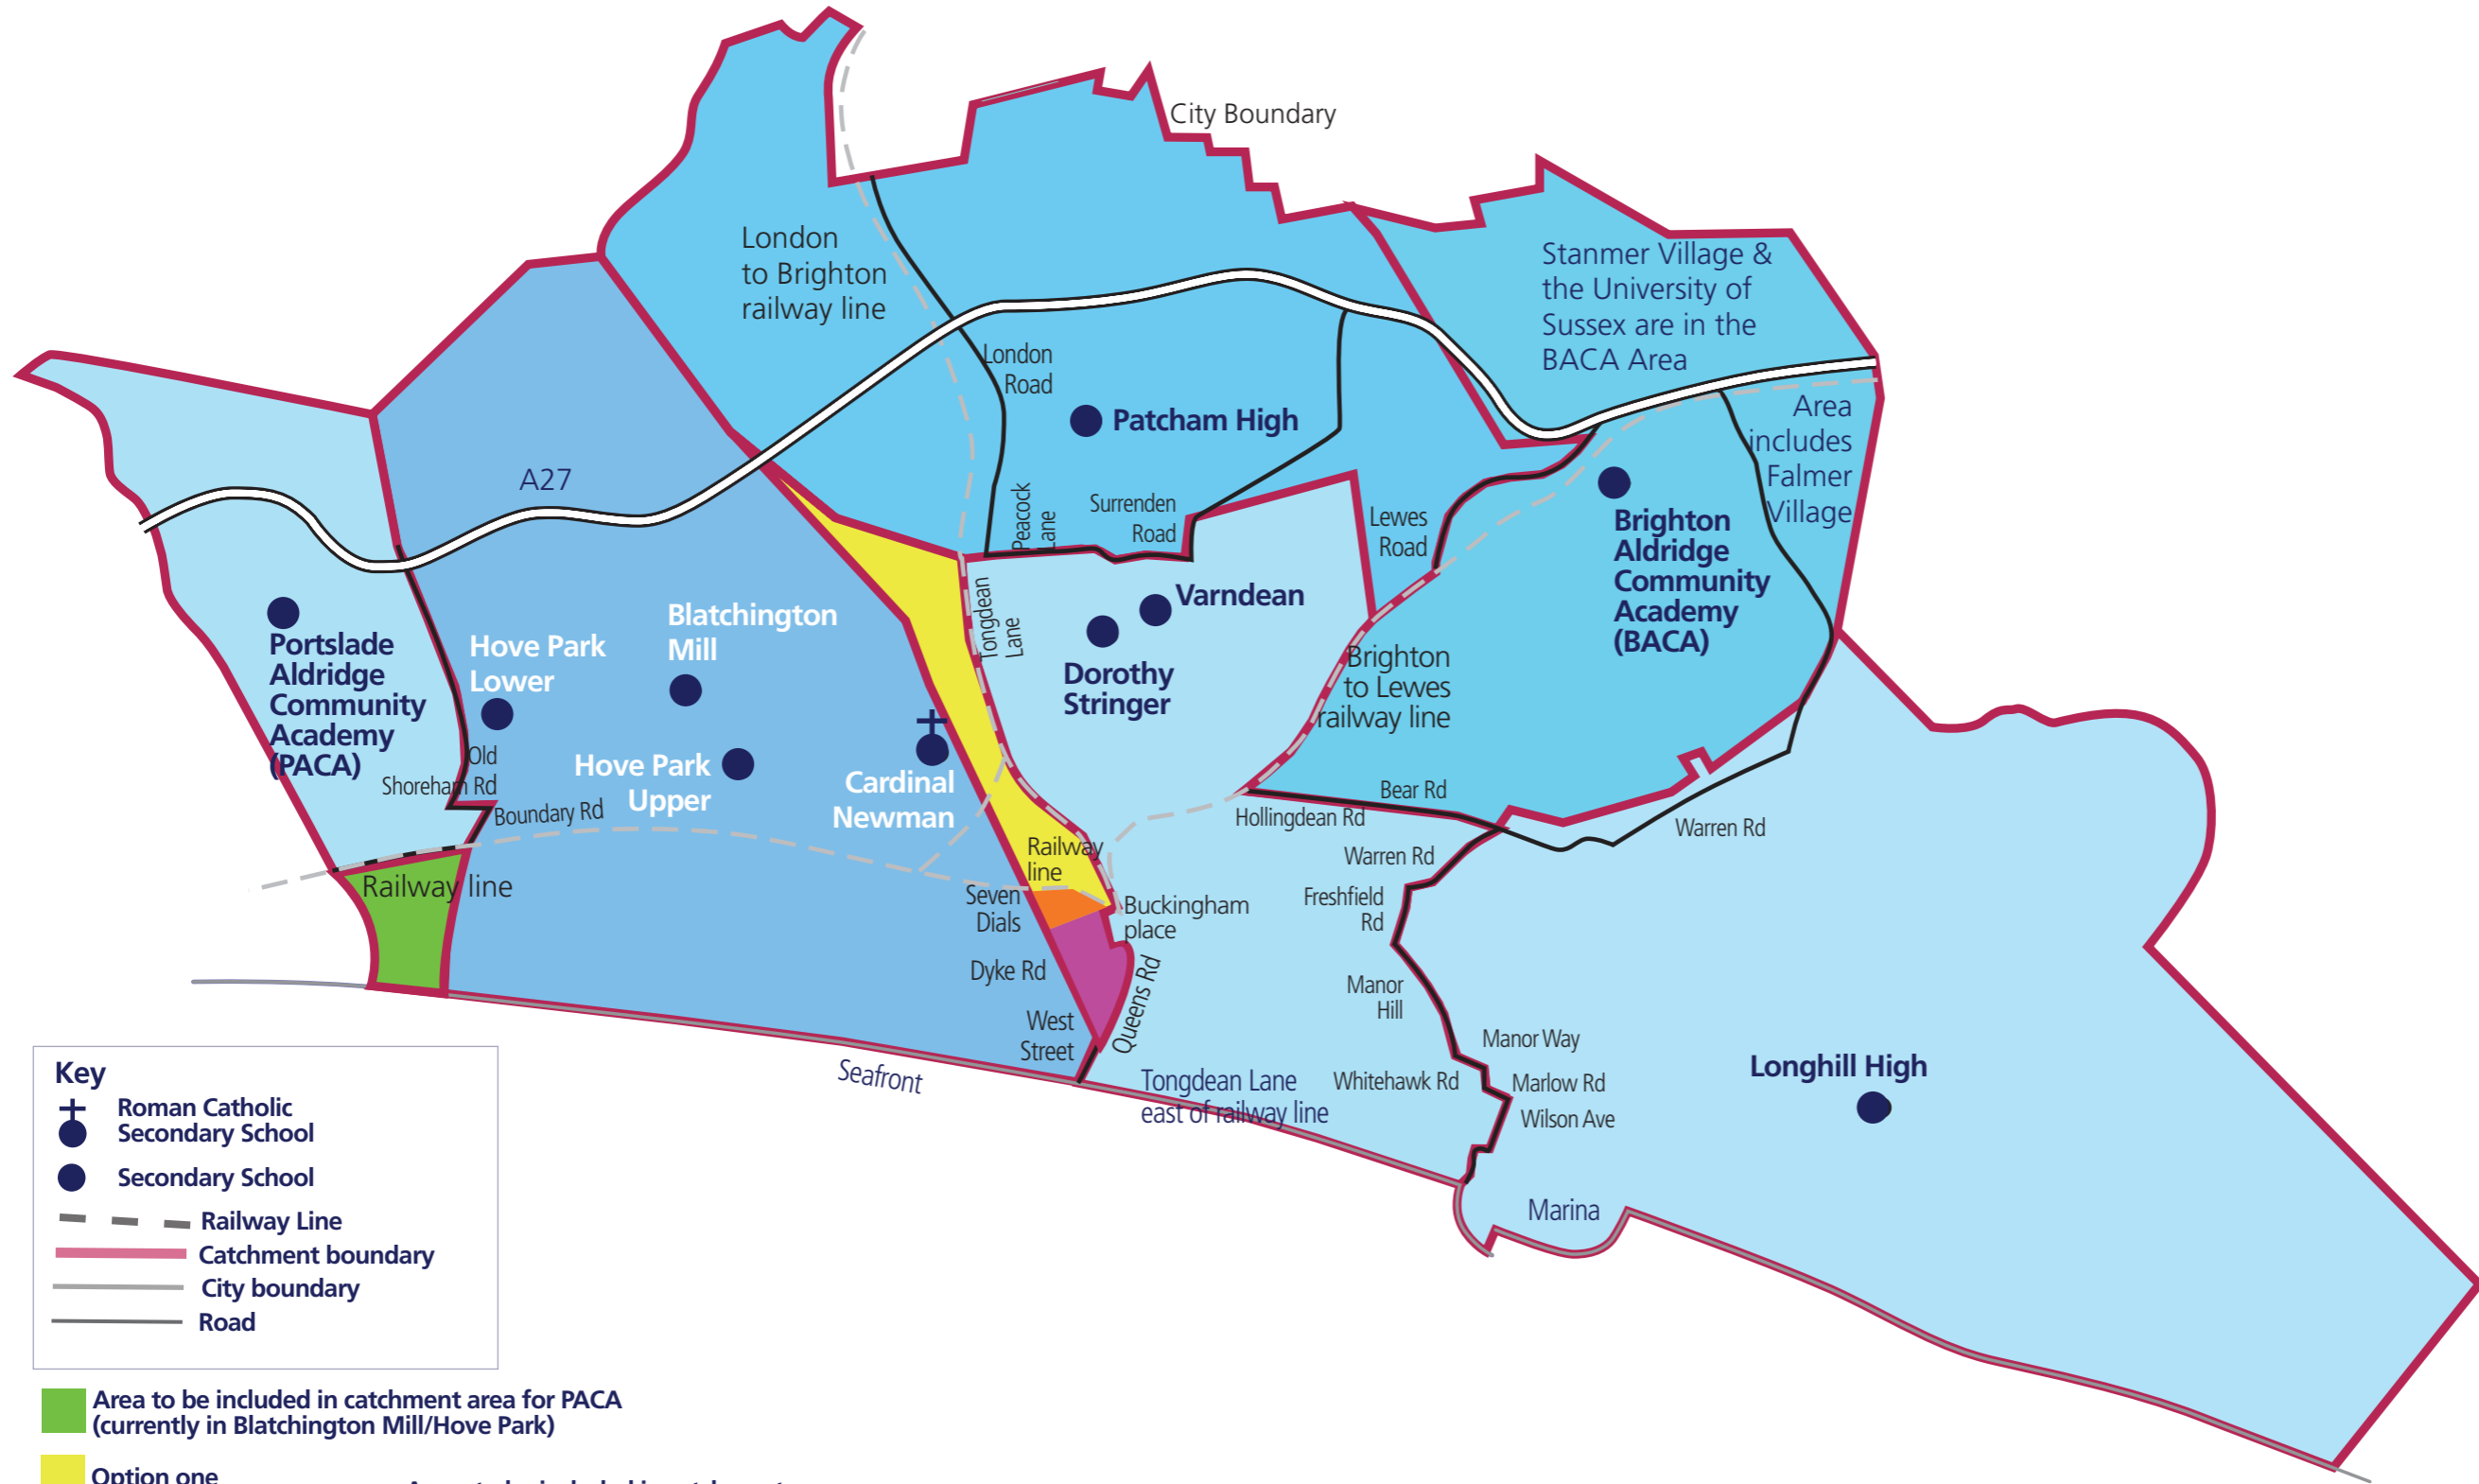

# Proposed changes to Secondary School Catchment areas

**Key**

- ✚ Roman Catholic Secondary School
- Secondary School
- Railway Line
- Catchment boundary
- City boundary
- Road

Area to be included in catchment area for PACA (currently in Blatchington Mill/Hove Park)

Option one

Option two

Option three

Areas to be included in catchment area for Dorothy Stringer/Vardean (currently in Blatchington Mill/Hove Park)